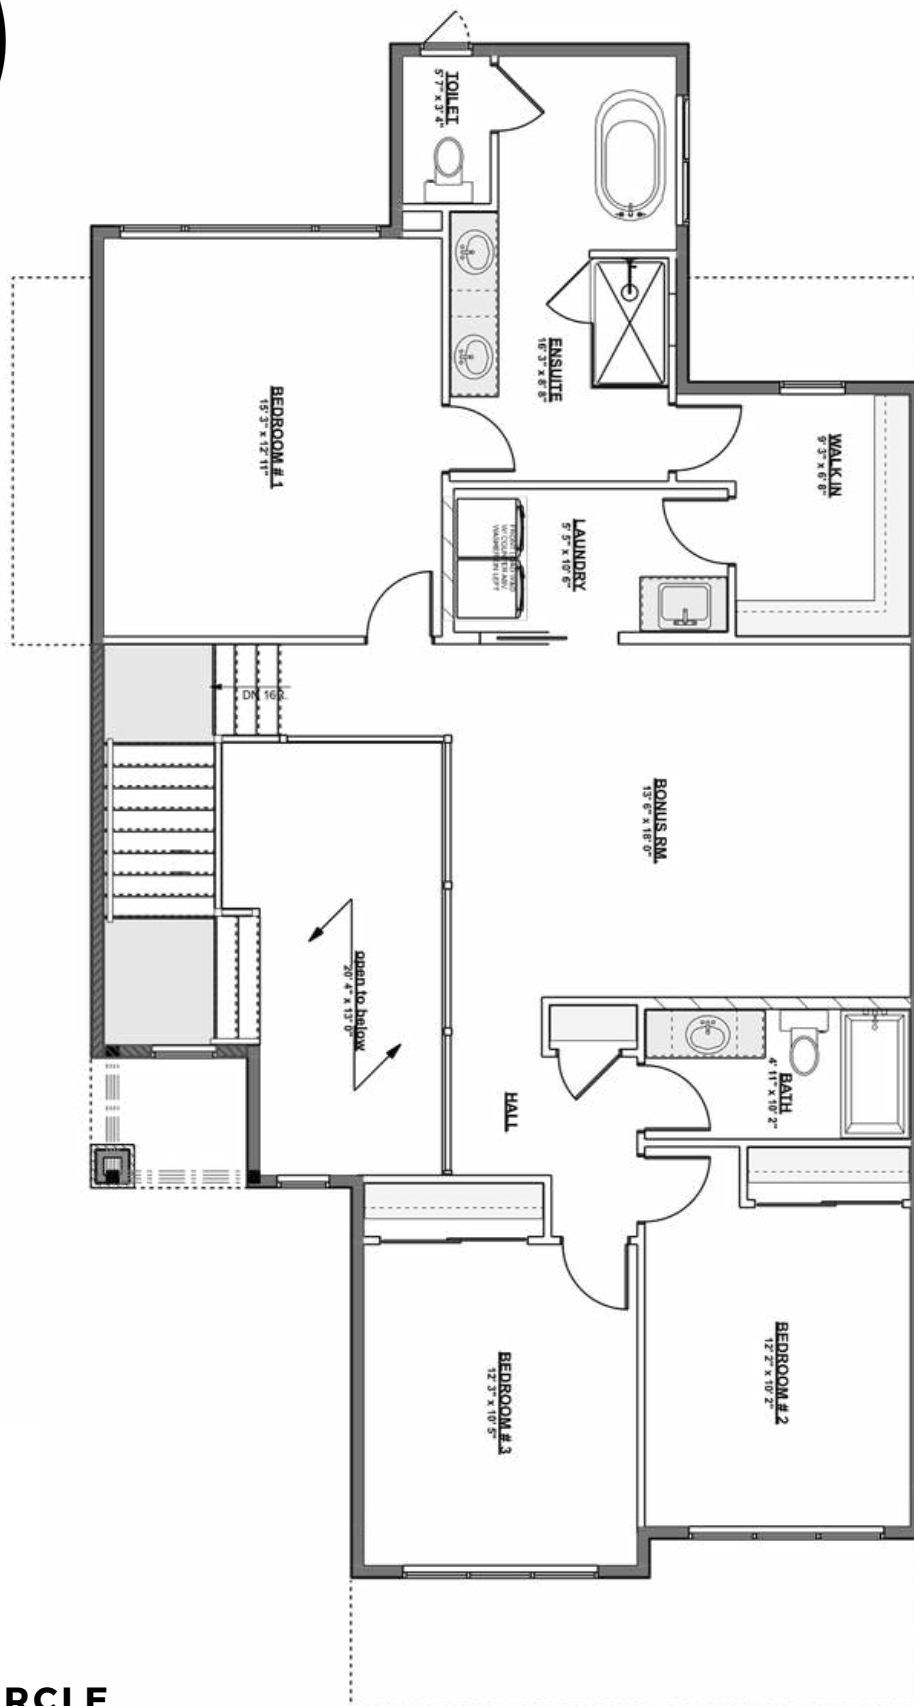

HOME REFLECTIONS DESIGN

THE ROWAN

These are preliminary renderings ONLY and are subject to change

2 Living Rooms

3 Bedrooms

2.5 Bathrooms

Double Garage

2 Storey

2428 Square Feet

38 SYDWYCK CIRCLE

Main Floor

2 Living Rooms

3 Bedrooms

2.5 Bathrooms

Double Garage

2 Storey

2428 Square Feet

38 SYDWYCK CIRCLE

Second Floor

2 Living Rooms

3 Bedrooms

2.5 Bathrooms

Double Garage

2 Storey

2428 Square Feet