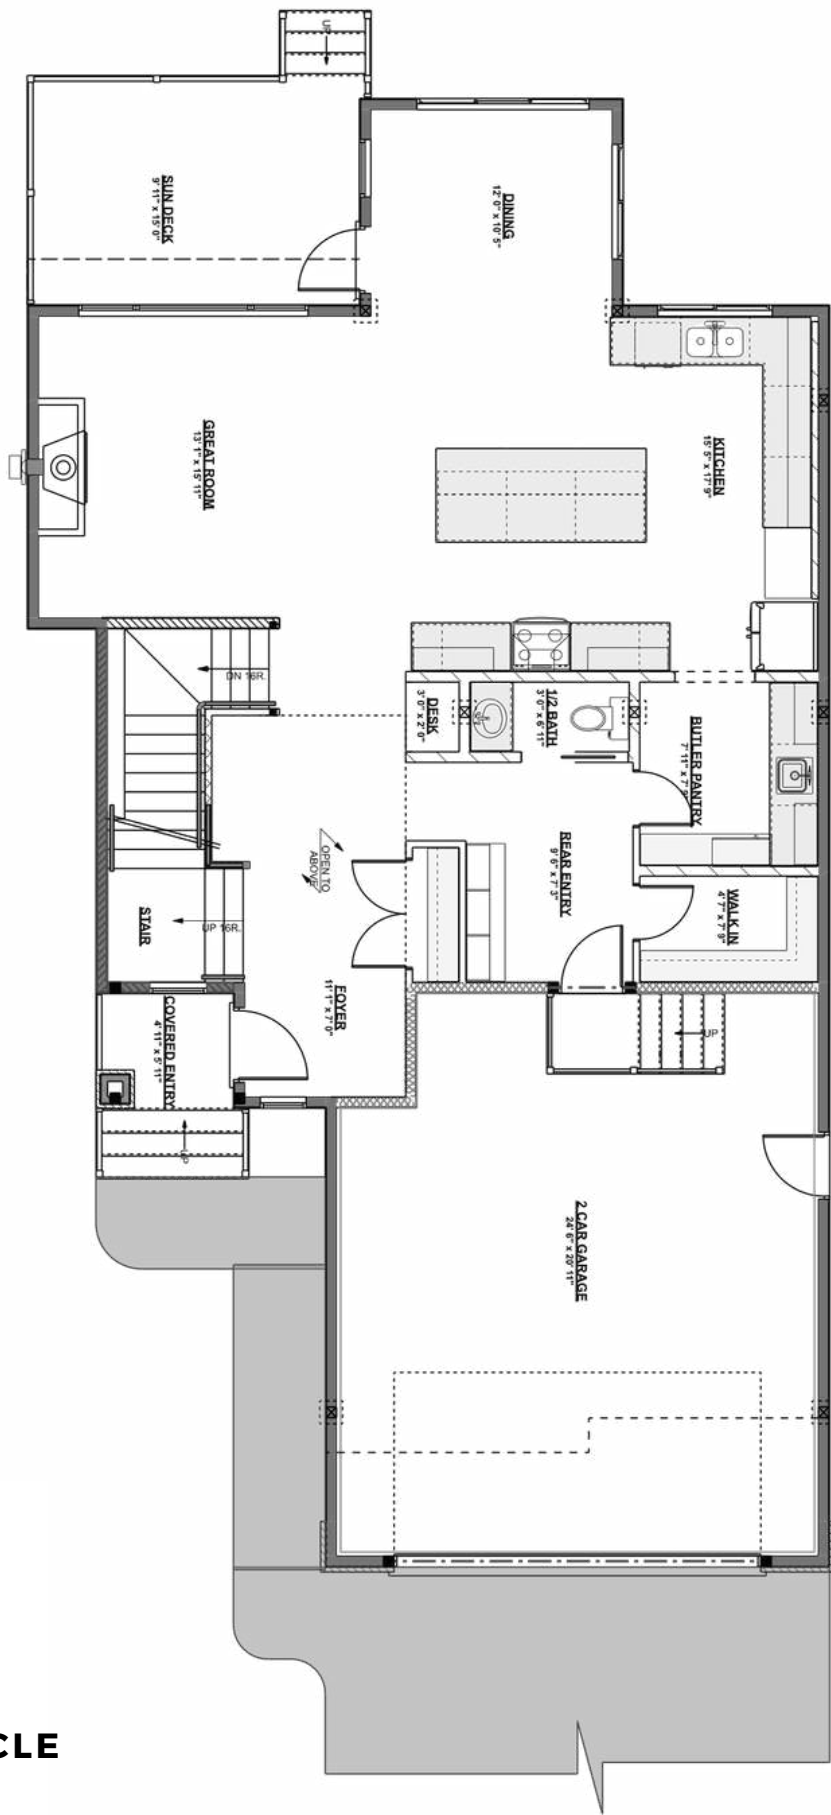

HOME REFLECTIONS DESIGN

THE ROWAN

These are preliminary renderings ONLY and are subject to change

2 Living Rooms

3 Bedrooms

2.5 Bathrooms

Double Garage

2 Storey

2428 Square Feet

38 SYDWYCK CIRCLE

Main Floor

2 Living Rooms

3 Bedrooms

2.5 Bathrooms

Double Garage

2 Storey

2428 Square Feet

38 SYDWYCK CIRCLE

Second Floor

2 Living Rooms

3 Bedrooms

2.5 Bathrooms

Double Garage

2 Storey

2428 Square Feet