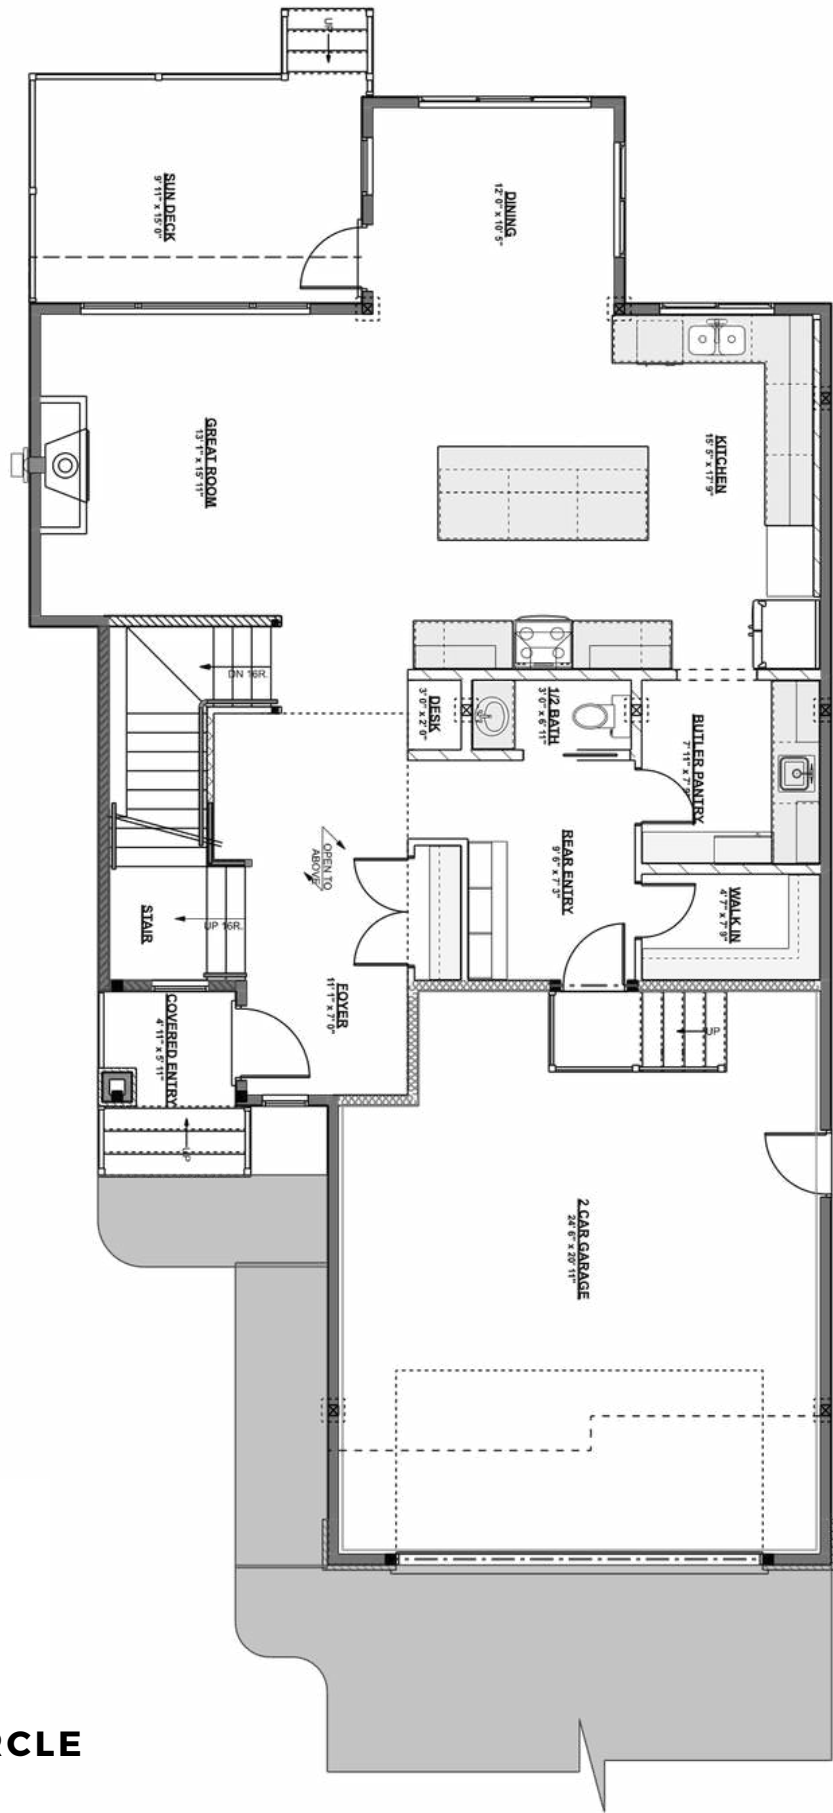

## THE ROWAN

38 SYDWYCK CIRCLE

These are preliminary renderings ONLY and are subject to change

2 Living Rooms

3 Bedrooms

2.5 Bathrooms

Double Garage

2 Storey

2428 Square Feet

### 38 SYDWYCK CIRCLE

Main Floor

2 Living Rooms

3 Bedrooms

2.5 Bathrooms

Double Garage

2 Storey

2428 Square Feet

### 38 SYDWYCK CIRCLE

Second Floor

2 Living Rooms

3 Bedrooms

2.5 Bathrooms

Double Garage

2 Storey

2428 Square Feet