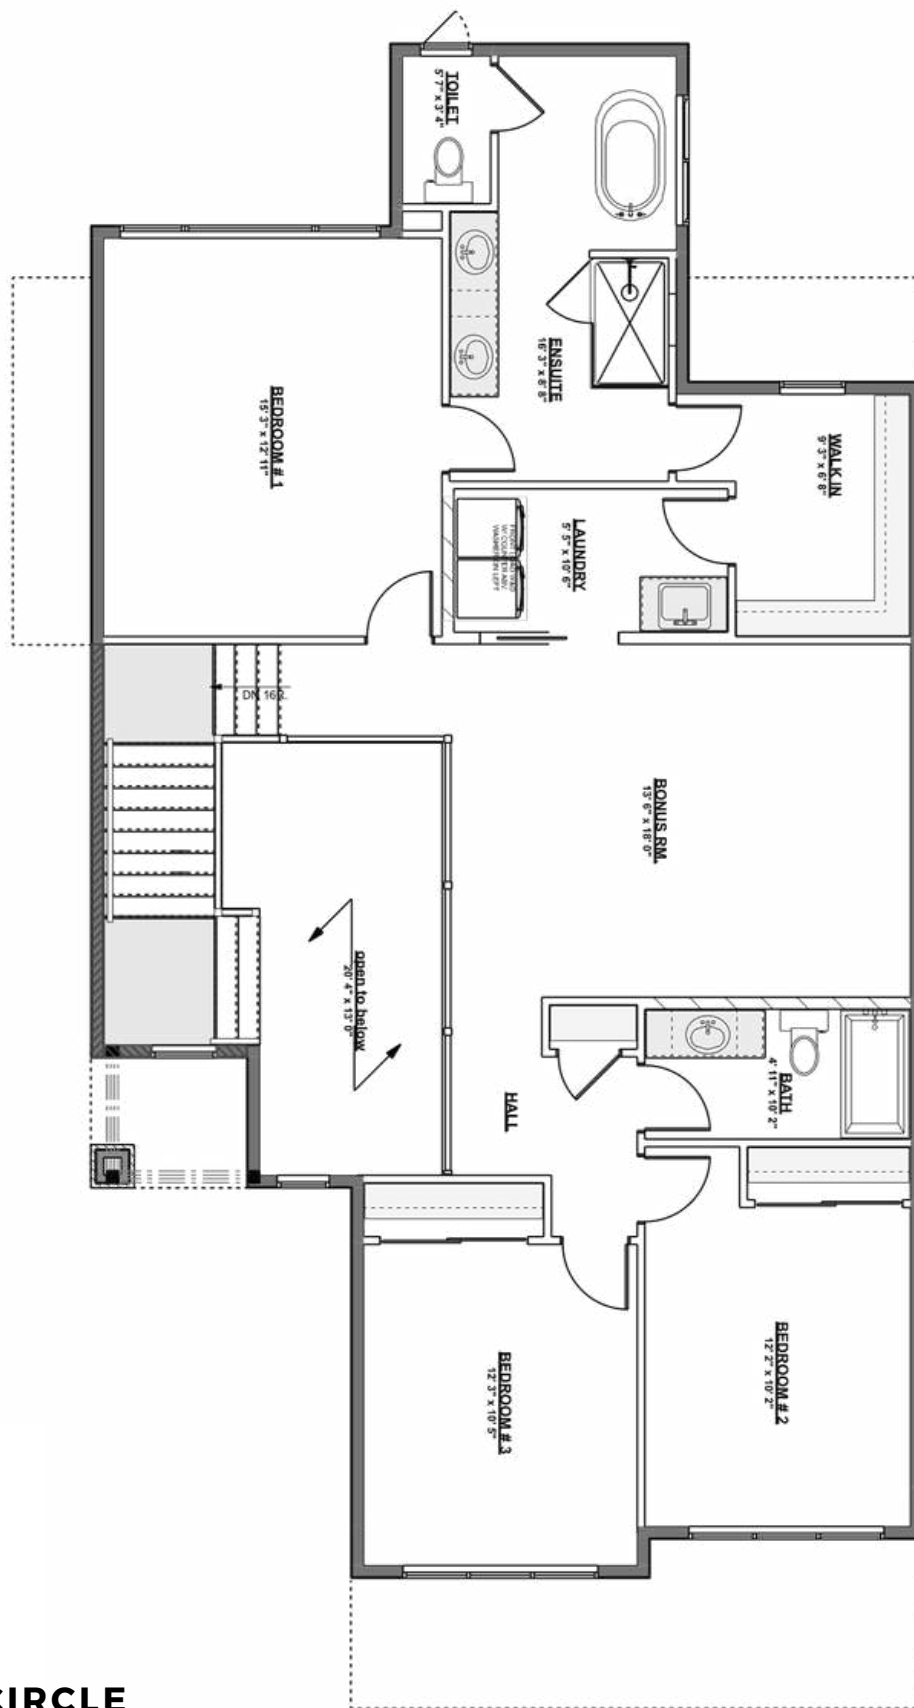

## THE ROWAN

38 SYDWYCK CIRCLE

These are preliminary renderings ONLY and are subject to change

2 Living Rooms

3 Bedrooms

2.5 Bathrooms

Double Garage

2 Storey

2428 Square Feet

### 38 SYDWYCK CIRCLE

Main Floor

2 Living Rooms

3 Bedrooms

2.5 Bathrooms

Double Garage

2 Storey

2428 Square Feet

### 38 SYDWYCK CIRCLE

Second Floor

2 Living Rooms

3 Bedrooms

2.5 Bathrooms

Double Garage

2 Storey

2428 Square Feet