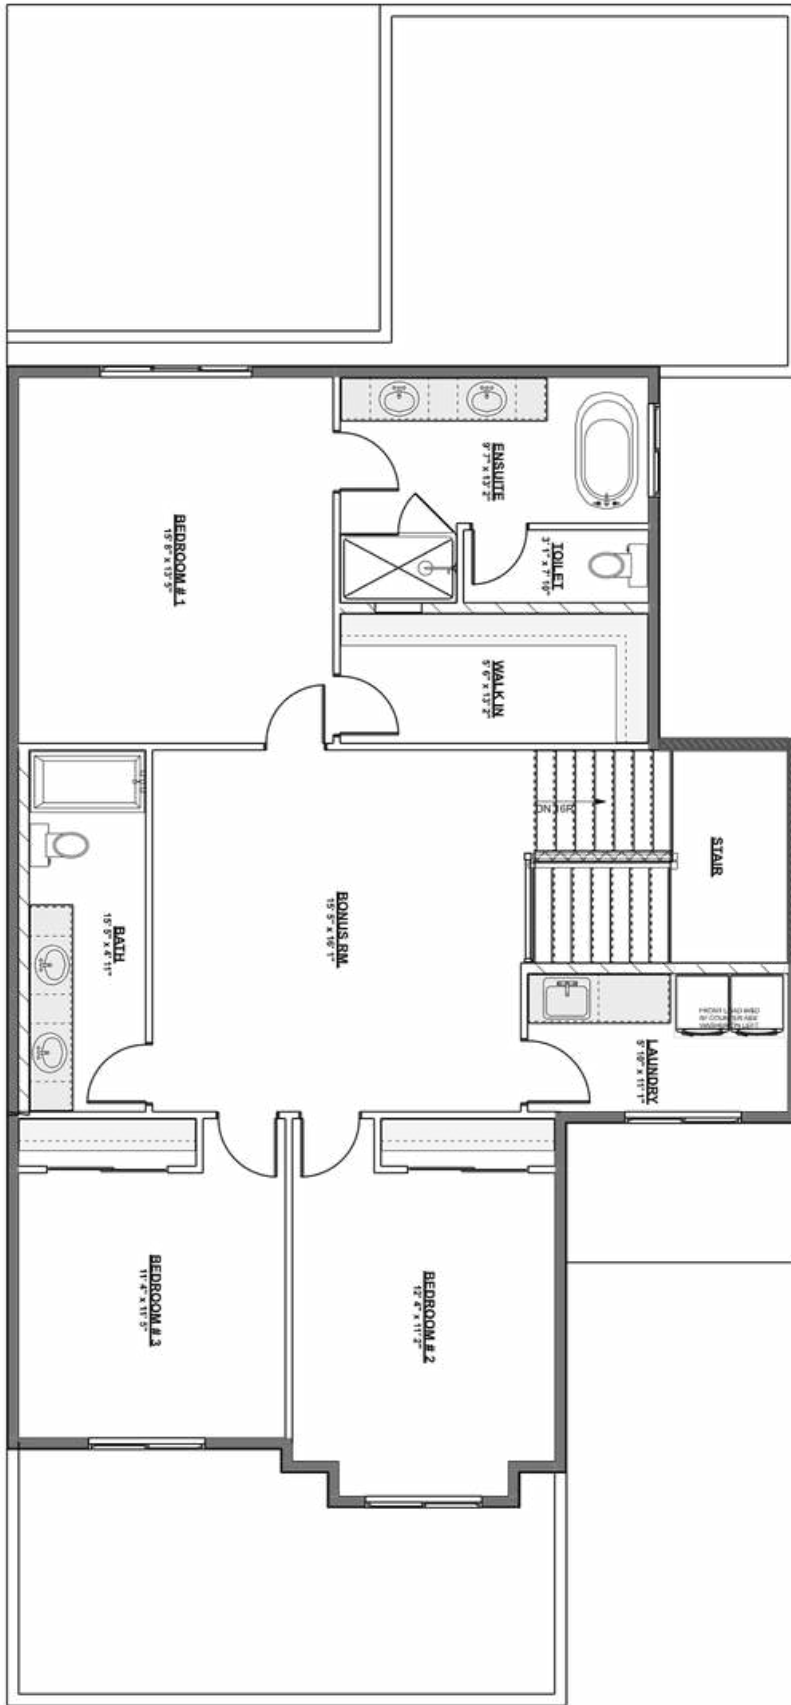

HOME REFLECTIONS DESIGN

THE FAITH

36 SYDWYCK CIRCLE

These are preliminary renderings ONLY and are subject to change

2 Living Rooms

3 Bedrooms

2.5 Bathrooms

Double Garage

2 Storey

2586 Square Feet

36 SYDWYCK CIRCLE

Main Floor

2 Living Rooms

3 Bedrooms

2.5 Bathrooms

Double Garage

2 Storey

2586 Square Feet

36 SYDWYCK CIRCLE

Second Floor

2 Living Rooms

3 Bedrooms

2.5 Bathrooms

Double Garage

2 Storey

2586 Square Feet