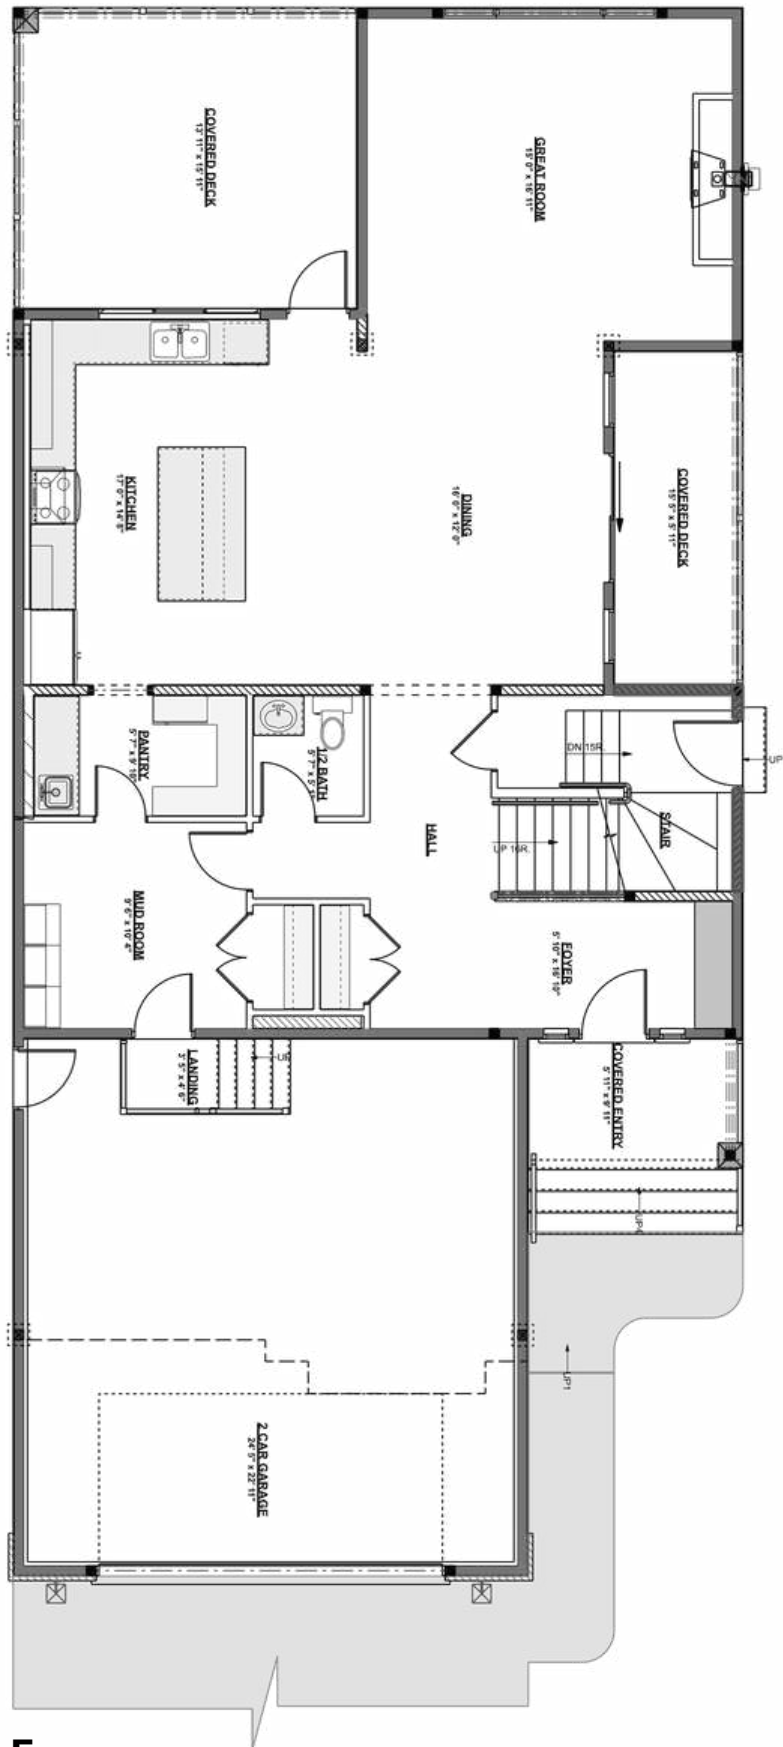

HOME REFLECTIONS DESIGN

THE FAITH

36 SYDWYCK CIRCLE

These are preliminary renderings ONLY and are subject to change

2 Living Rooms

3 Bedrooms

2.5 Bathrooms

Double Garage

2 Storey

2586 Square Feet

36 SYDWYCK CIRCLE

Main Floor

2 Living Rooms

3 Bedrooms

2.5 Bathrooms

Double Garage

2 Storey

2586 Square Feet

36 SYDWYCK CIRCLE

Second Floor

2 Living Rooms

3 Bedrooms

2.5 Bathrooms

Double Garage

2 Storey

2586 Square Feet