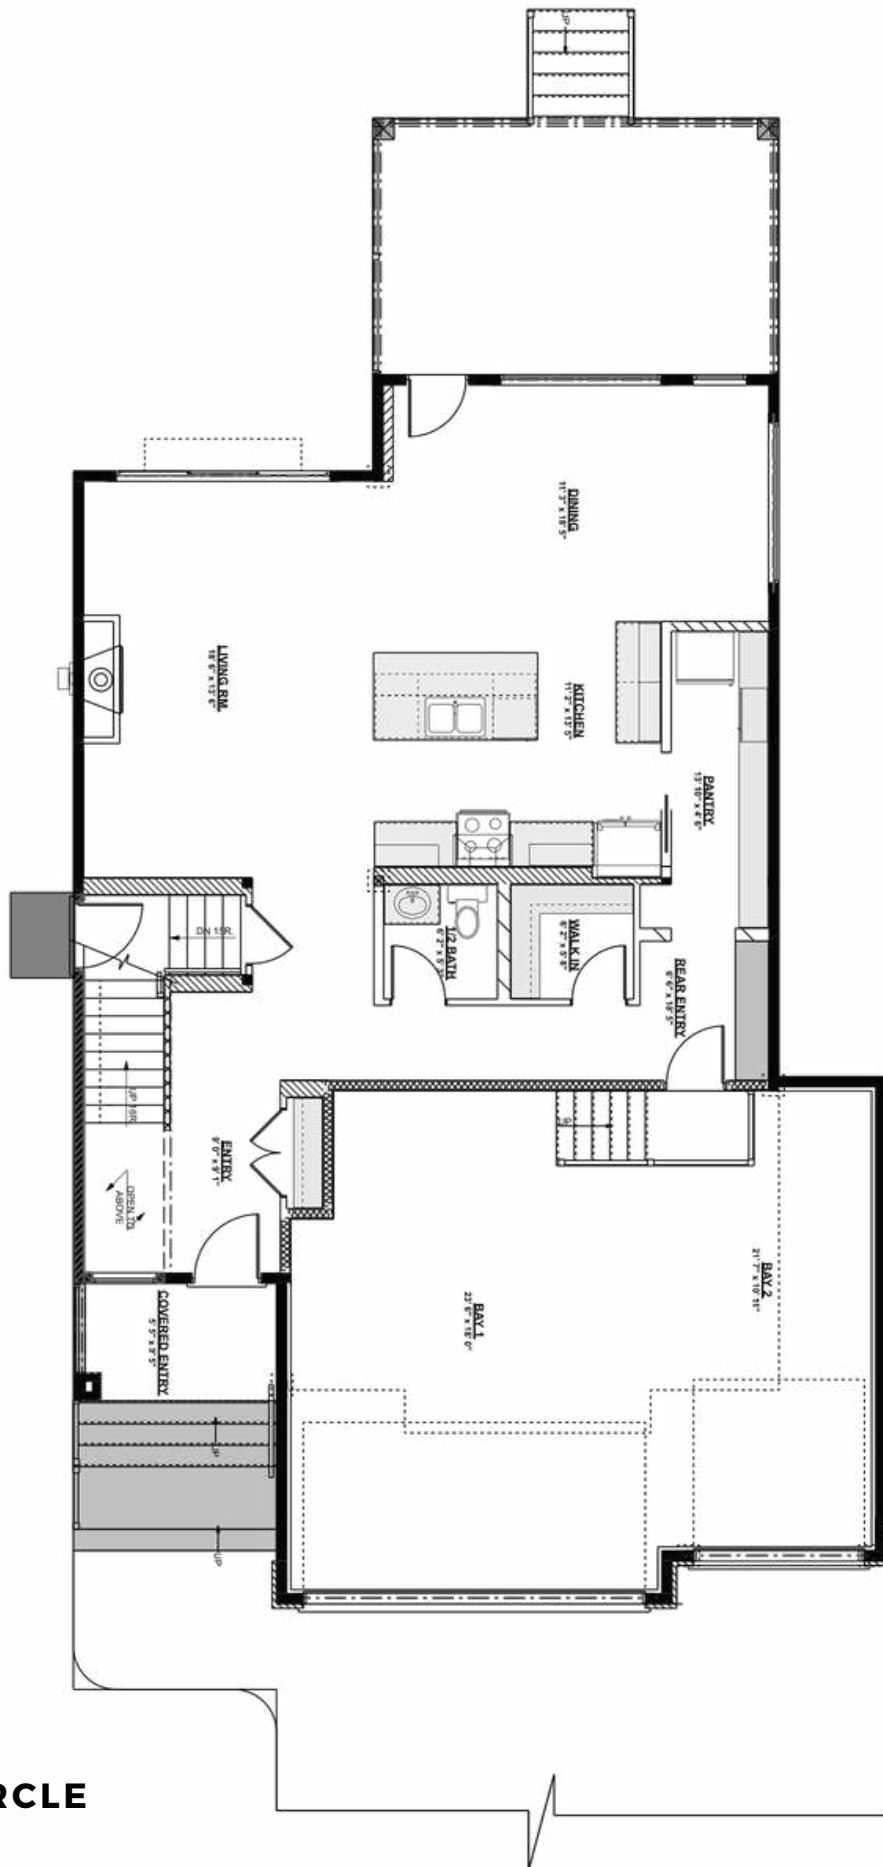

HOME REFLECTIONS DESIGN

THE BETTY
34 SYDWYCK CIRCLE

These are preliminary renderings ONLY and are subject to change

2 Living Rooms

3 Bedrooms

2.5 Bathrooms

Triple Garage

2 Storey

2557 Square Feet

34 SYDWYCK CIRCLE

Main Floor

					
2 Living Rooms	3 Bedrooms	2.5 Bathrooms	Triple Garage	2 Storey	2557 Square Feet

34 SYDWYCK CIRCLE

Second Floor

					
2 Living Rooms	3 Bedrooms	2.5 Bathrooms	Triple Garage	2 Storey	2557 Square Feet