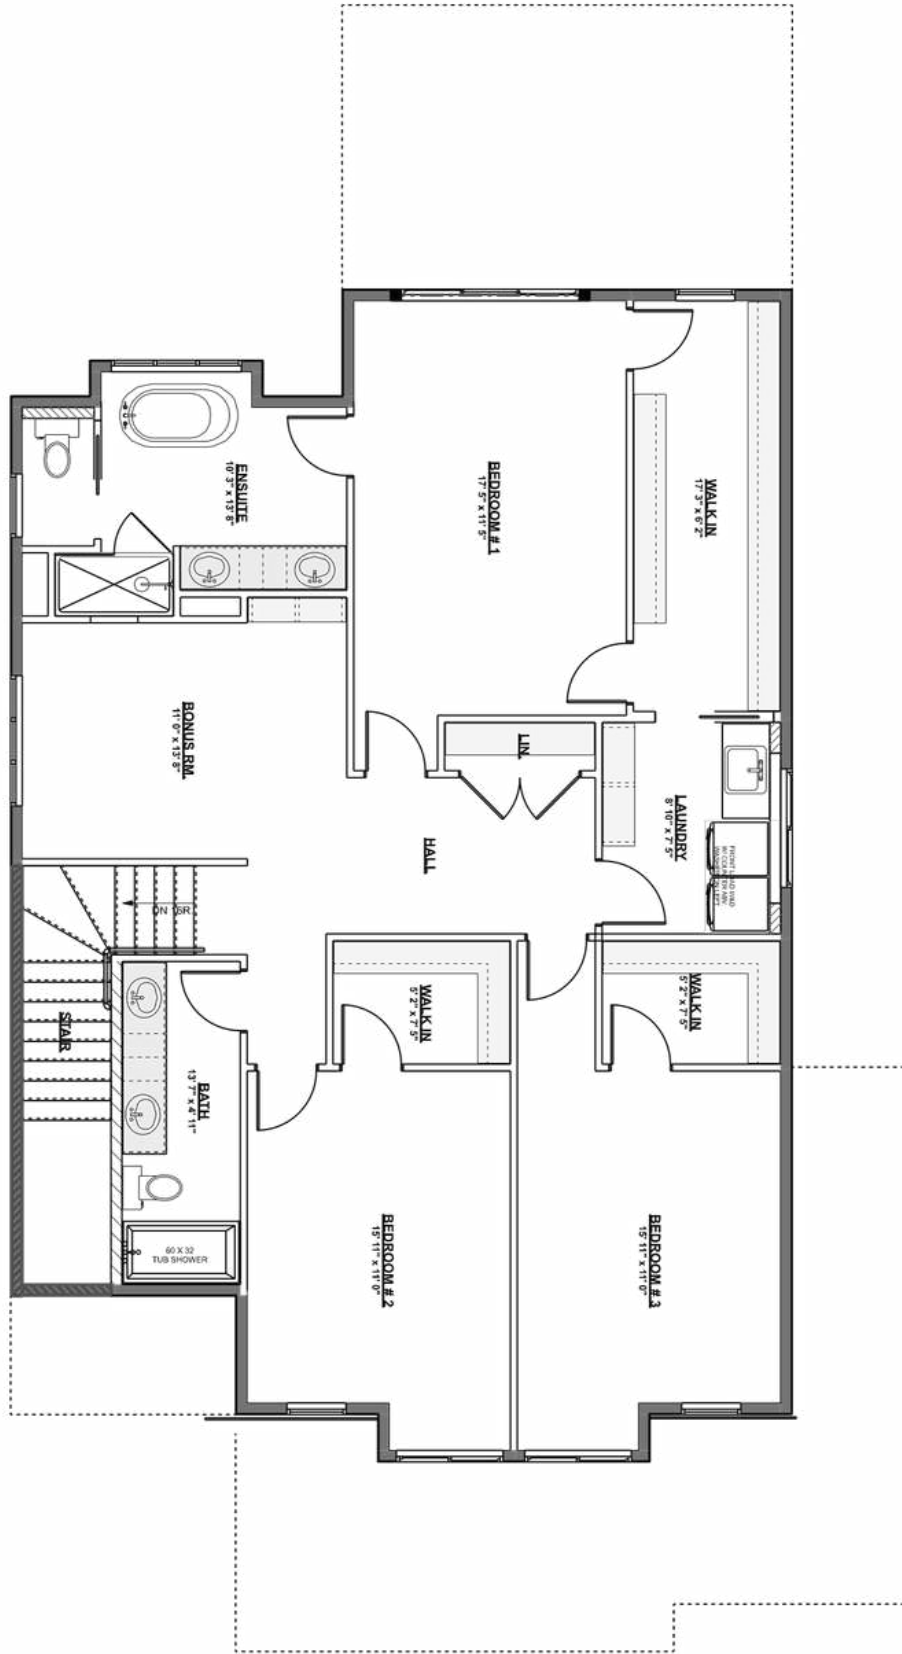

HOME REFLECTIONS DESIGN

THE BETTY
34 SYDWYCK CIRCLE

These are preliminary renderings ONLY and are subject to change

2 Living Rooms

3 Bedrooms

2.5 Bathrooms

Triple Garage

2 Storey

2557 Square Feet

34 SYDWYCK CIRCLE

Main Floor

					
2 Living Rooms	3 Bedrooms	2.5 Bathrooms	Triple Garage	2 Storey	2557 Square Feet

34 SYDWYCK CIRCLE

Second Floor

					
2 Living Rooms	3 Bedrooms	2.5 Bathrooms	Triple Garage	2 Storey	2557 Square Feet